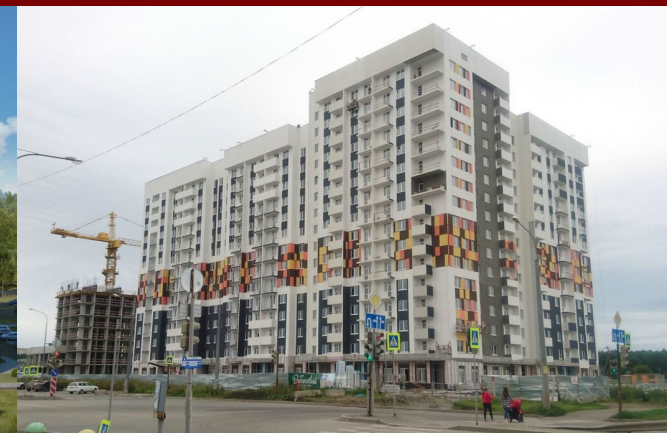

# CASE STUDIES

150 educational institutions in Moscow

More than 40,000 Streletz-PRO wireless devices

Installation time of all the 150 projects – 6 months

40 installers

# RESIDENTIAL BUILDINGS

- Residential complex "Lyuberetskiy", Moscow
- Residential complex "URBN", Volgograd
- Residential complex "Muromsky", Perm
- Residential complex "Academic", Yekaterinburg
- Residential complex "Ryabinovy", Yekaterinburg