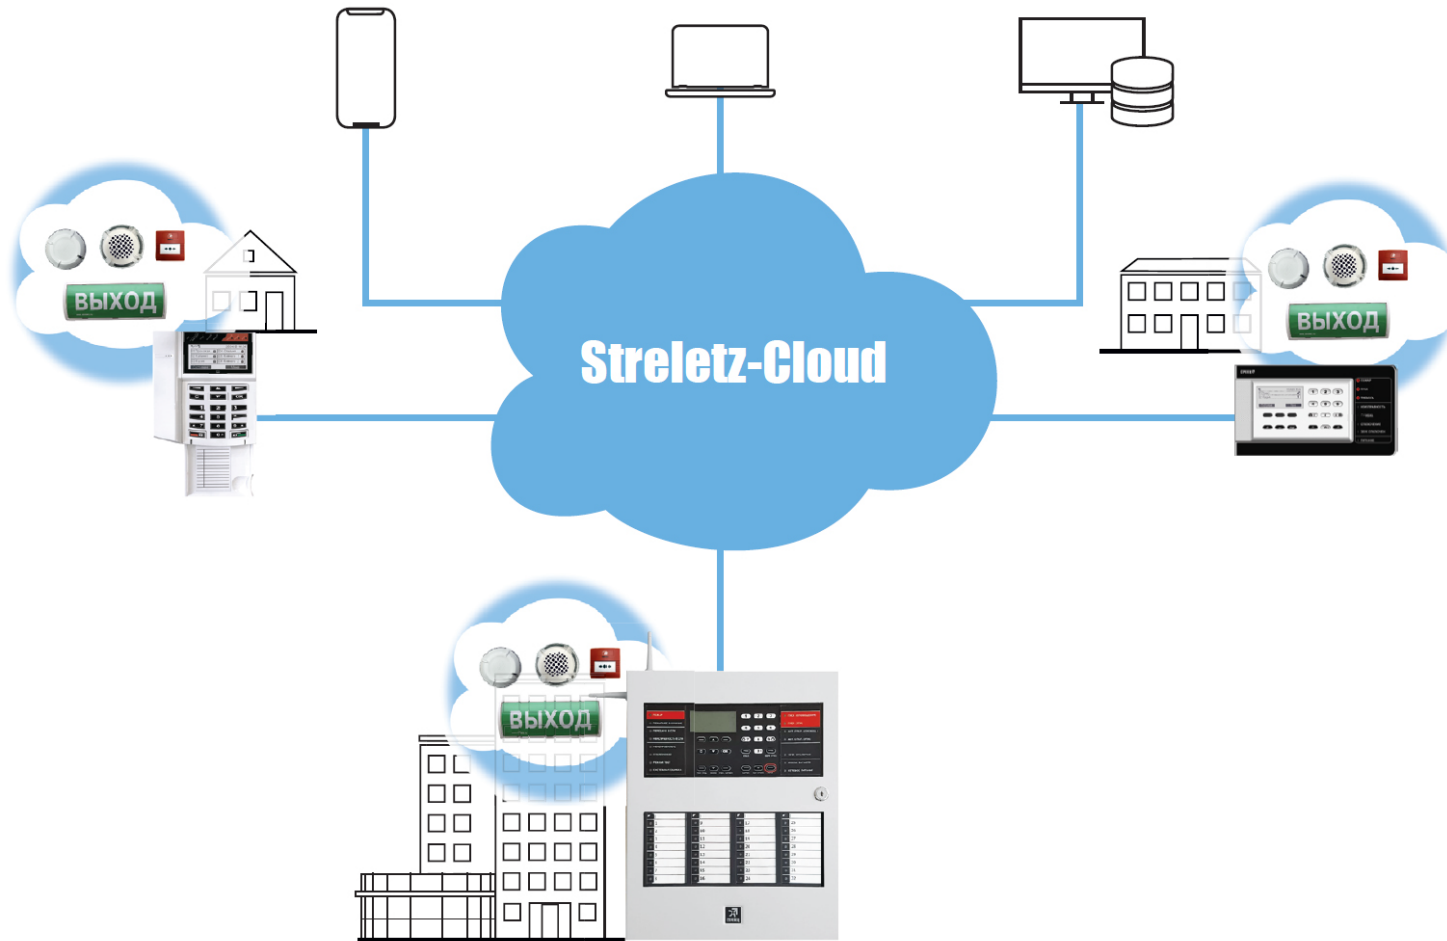

### Advanced technical specifications

The advanced wireless technology is economical and installed approximately **5 times faster** than a traditional wired system.

Streletz-PRO is a comprehensive building protection comprising wireless: fire detection, notification, evacuation, automatic signaling to fire brigades, full system monitoring.

# STRELETZ-PRO: MAIN FEATURES

## Wireless directional evacuation:

- Smoke detection in the protected area
- Voice alarm about fire
- White noise and strobe lights indicate safe exit route
- Control of evacuation

**Wireless directional evacuation via sound and strobe lights  
(similar to aircraft emergency floor path illumination)**

## Streletz-Cloud:

Remote control and monitoring of the state of each device.

- Configuration
- Connection strength
- Battery power
- Temperature
- Fault summary
- Network rating

**Cloud technologies for remote control and monitoring  
via a mobile phone, a computer or a web-browser**