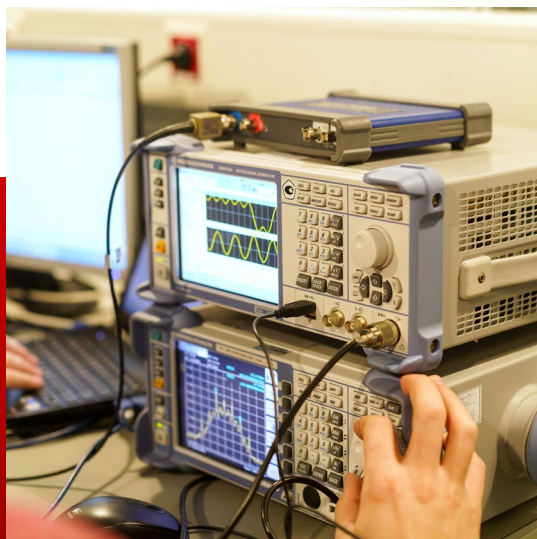

## **PRODUCTION MANAGEMENT SYSTEM** in accordance with Toyota Total-TPS

As a result, the company managed to increase productivity by 5 times, reduce time and wastage at each stage of the production cycle and improve product quality.

# TESTING LABORATORY

Our laboratory is fully equipped with all the necessary facilities for fire detection testing:

- certified smoke and heat test tunnel,
- acoustic anechoic chamber,
- light camera,
- radio channel,
- mechanical test rigs.