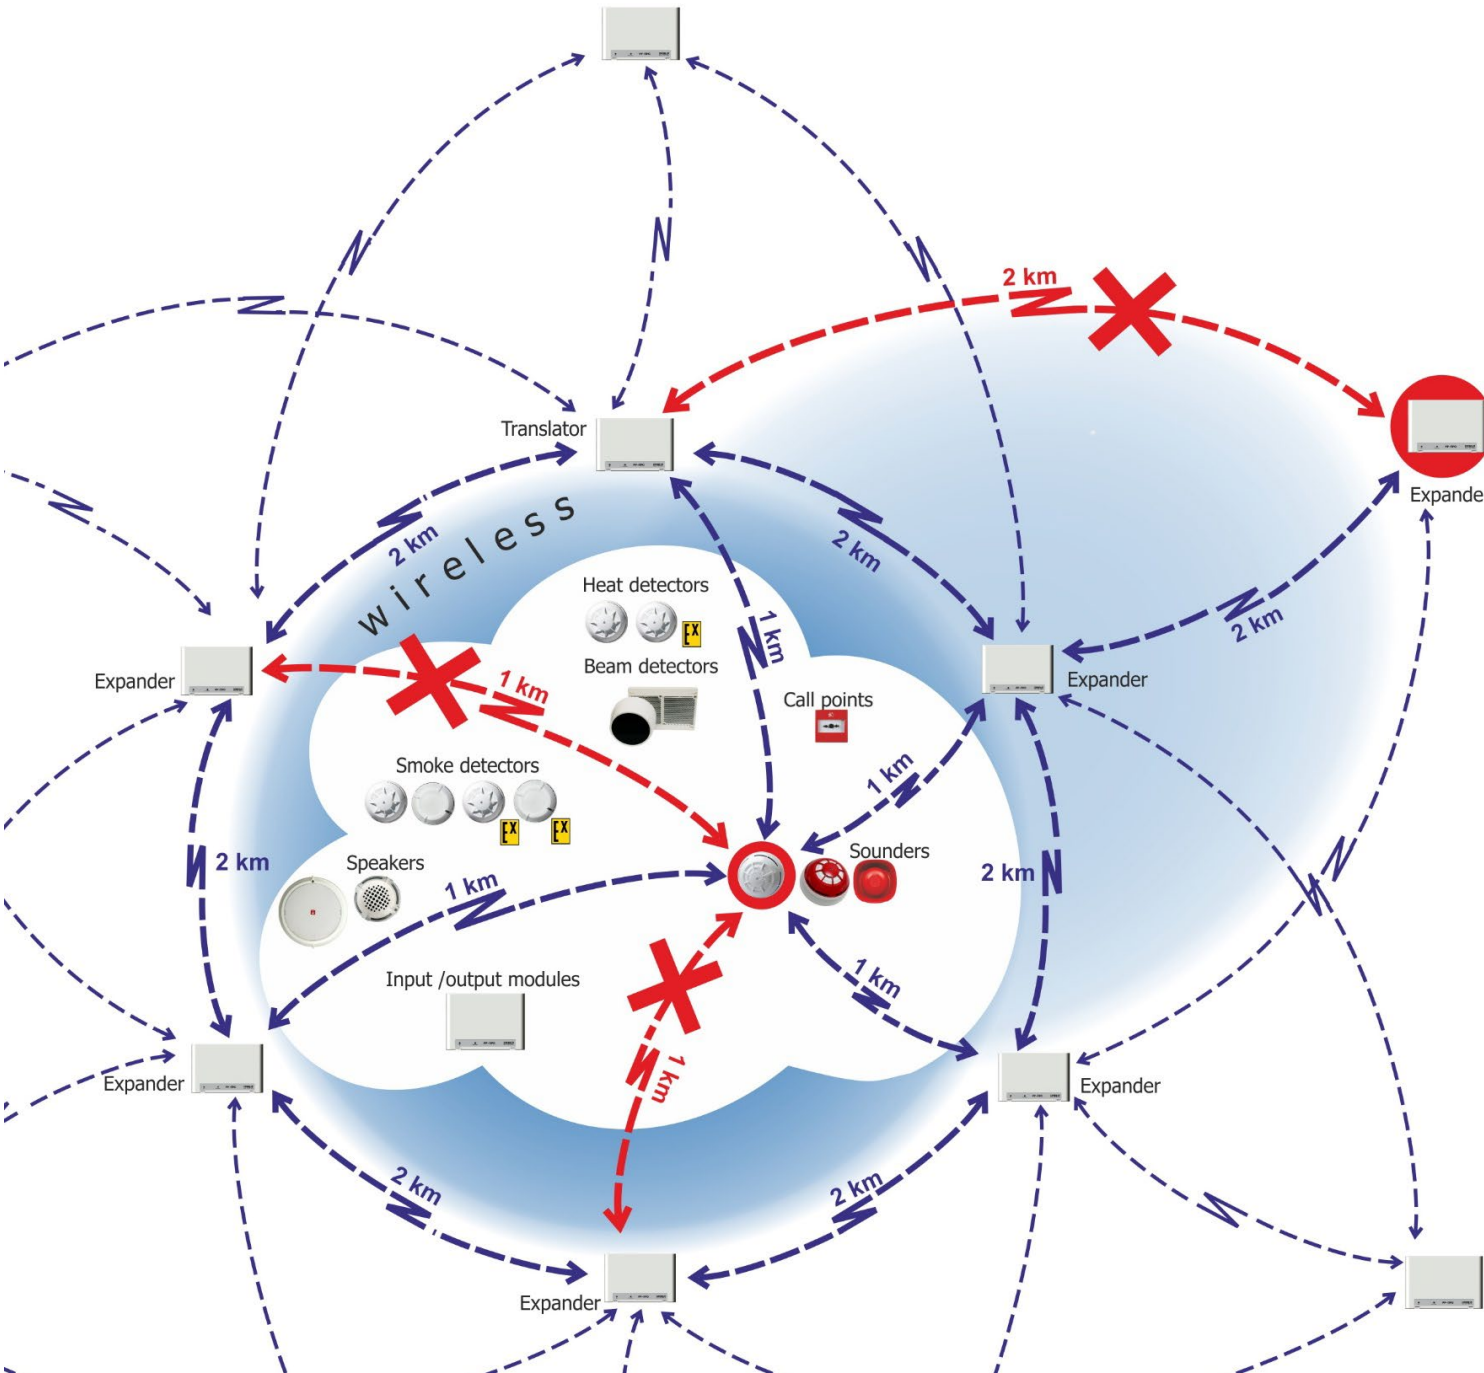

# PRODUCTS

The key product of the company is a **WIRELESS** fire and security system Streletz-PRO.

**Fire detection**

**Notification**

**Fire suppression control**

**Smoke ventilation control**

**Security alarm**

# STRELETZ-PRO: MAIN FEATURES

## Self-healing MESH technology

- 127 communication routes
- High level of reliability
- All devices automatically choose a parent expander depending on the quality of connection
- A simple design and commissioning process